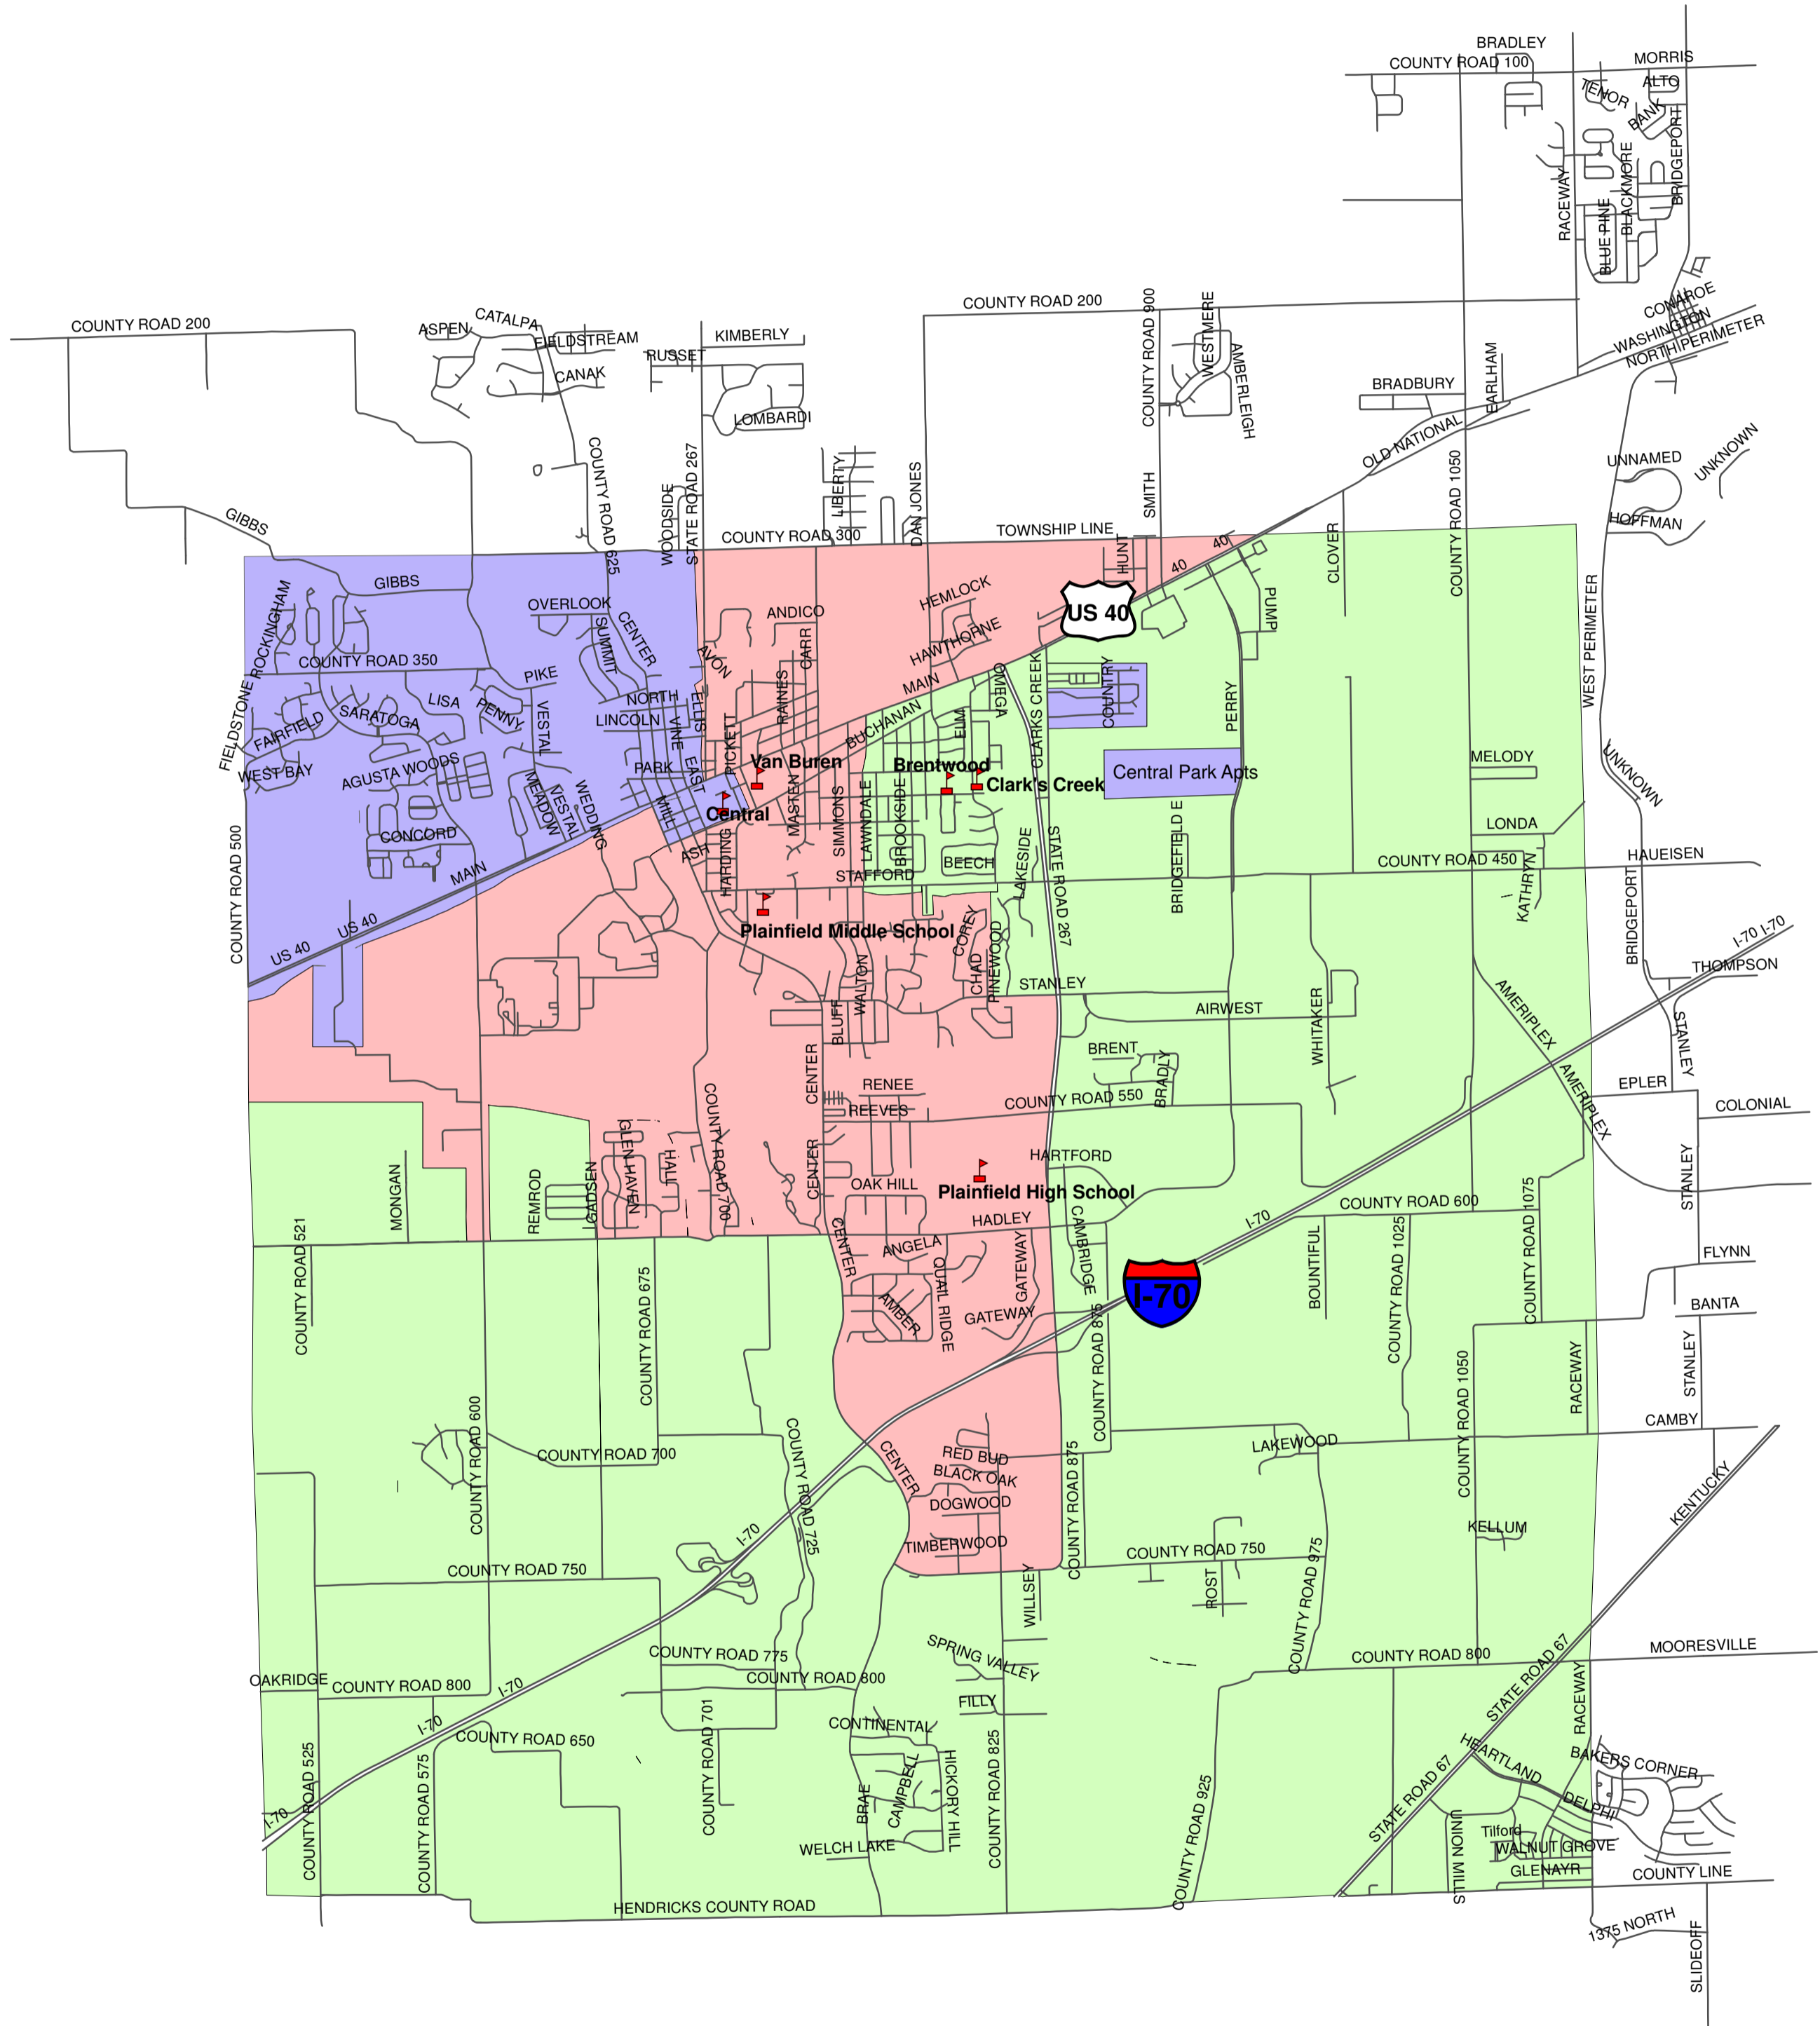

# Plainfield Elementary School Boundaries Beginning August 2008

Hadley Road west of Center Street: Both sides of road go to Brentwood.  
 From Walton east to 267: Both sides of Stafford go to Brentwood  
 Avon Ave: Both sides of Avon Ave. go to Van Buren  
 West of Avon Ave.: Both sides of US 40 (Main St.) go to Central  
 South Center St. From Buchanan to East State Road 267 go to Van Buren

## Elementary School Boundaries

- Central Elementary
- Van Buren Elementary
- Brentwood Elementary